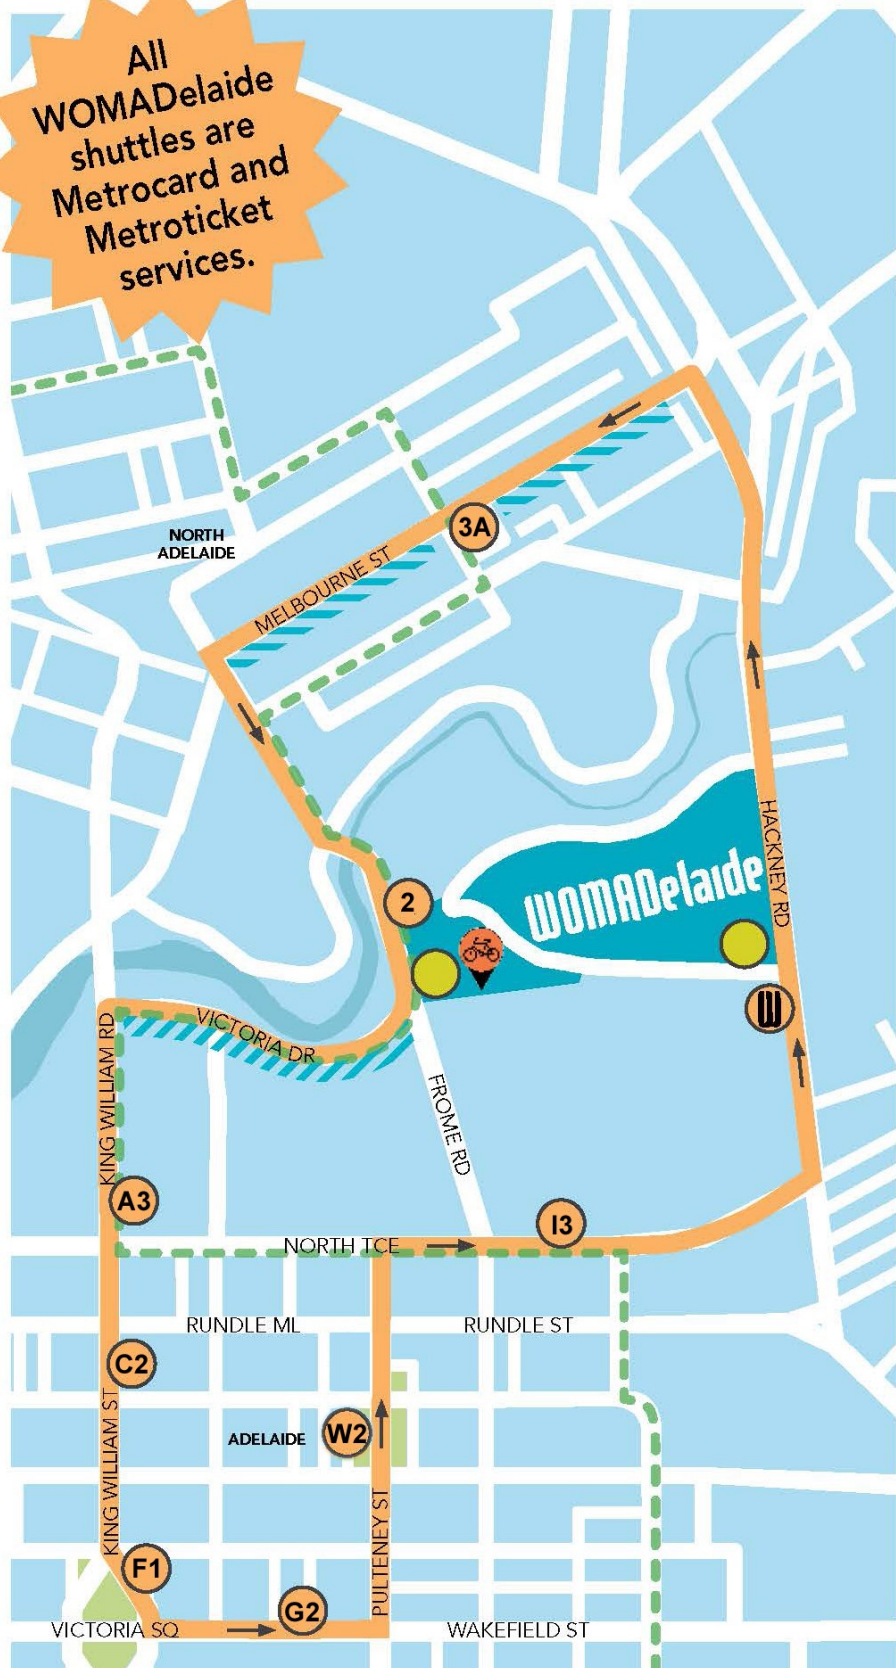

Shuttle bus stop

WOMADelaide

connect
andGO

All WOMADelaide shuttles are Metrocard and Metroticket services.

Map legend:

- 2 Shuttle bus stop locations
- Shuttle bus route
- Hail and ride locations
- City Connector route
- Bike parking locations
- 🚲 Adelaide FREE City Bikes node

1300 311 108

adelaidemetro.com.au

@AdelaideMetroSA

FRIDAY 10 MARCH 2017

WOMADelaide Temp stop	Melbourne Street Stop 3A	Victoria Square Stop F1	Pulteney Street Stop W2	WOMADelaide Temp stop
AFTERNOON SERVICES				
4.15	4.20	4.30	4.36	4.45
4.45	4.50	5.00	5.06	5.15
5.15	5.20	5.30	5.36	5.45
5.45	5.50	6.00	6.06	6.15
6.15	6.20	6.30	6.36	6.45
6.45	6.50	7.00	7.06	7.15
EVENING SERVICES				
9.30	9.35	9.45	9.51	10.00
10.00	10.05	10.15	10.21	10.30
10.30	10.35	10.45	10.51	11.00
11.00	11.05	11.15	11.21	11.30
11.30	11.35	11.45	11.51	12.00
AFTER MIDNIGHT SERVICES				
12.00	12.05	12.15	12.21	12.30
12.30	12.35	12.45	12.51	1.00
1.00	1.05	1.15	-	-

SATURDAY 11 and SUNDAY 12 MARCH 2017

WOMADelaide Temp stop	Melbourne Street Stop 3A	Victoria Square Stop F1	Pulteney Street Stop W2	WOMADelaide Temp stop
MORNING SERVICES				
10.45	10.50	11.00	11.06	11.15
11.15	11.20	11.30	11.36	11.45
11.45	11.50	12.00	12.06	12.15
12.15	12.20	12.30	12.36	12.45
EVENING SERVICES				
10.15	10.20	10.30	10.36	10.45
10.30	10.35	10.45	10.51	11.00
10.45	10.50	11.00	11.06	11.15
11.00	11.05	11.15	11.21	11.30
11.15	11.20	11.30	11.36	11.45
11.30	11.35	11.45	11.51	12.00
11.45	11.50	12.00	-	-
AFTER MIDNIGHT SERVICES				
12.00	12.05	12.15	12.21	12.30
12.30	12.35	12.45	12.51	1.00
1.00	1.05	1.15	-	-